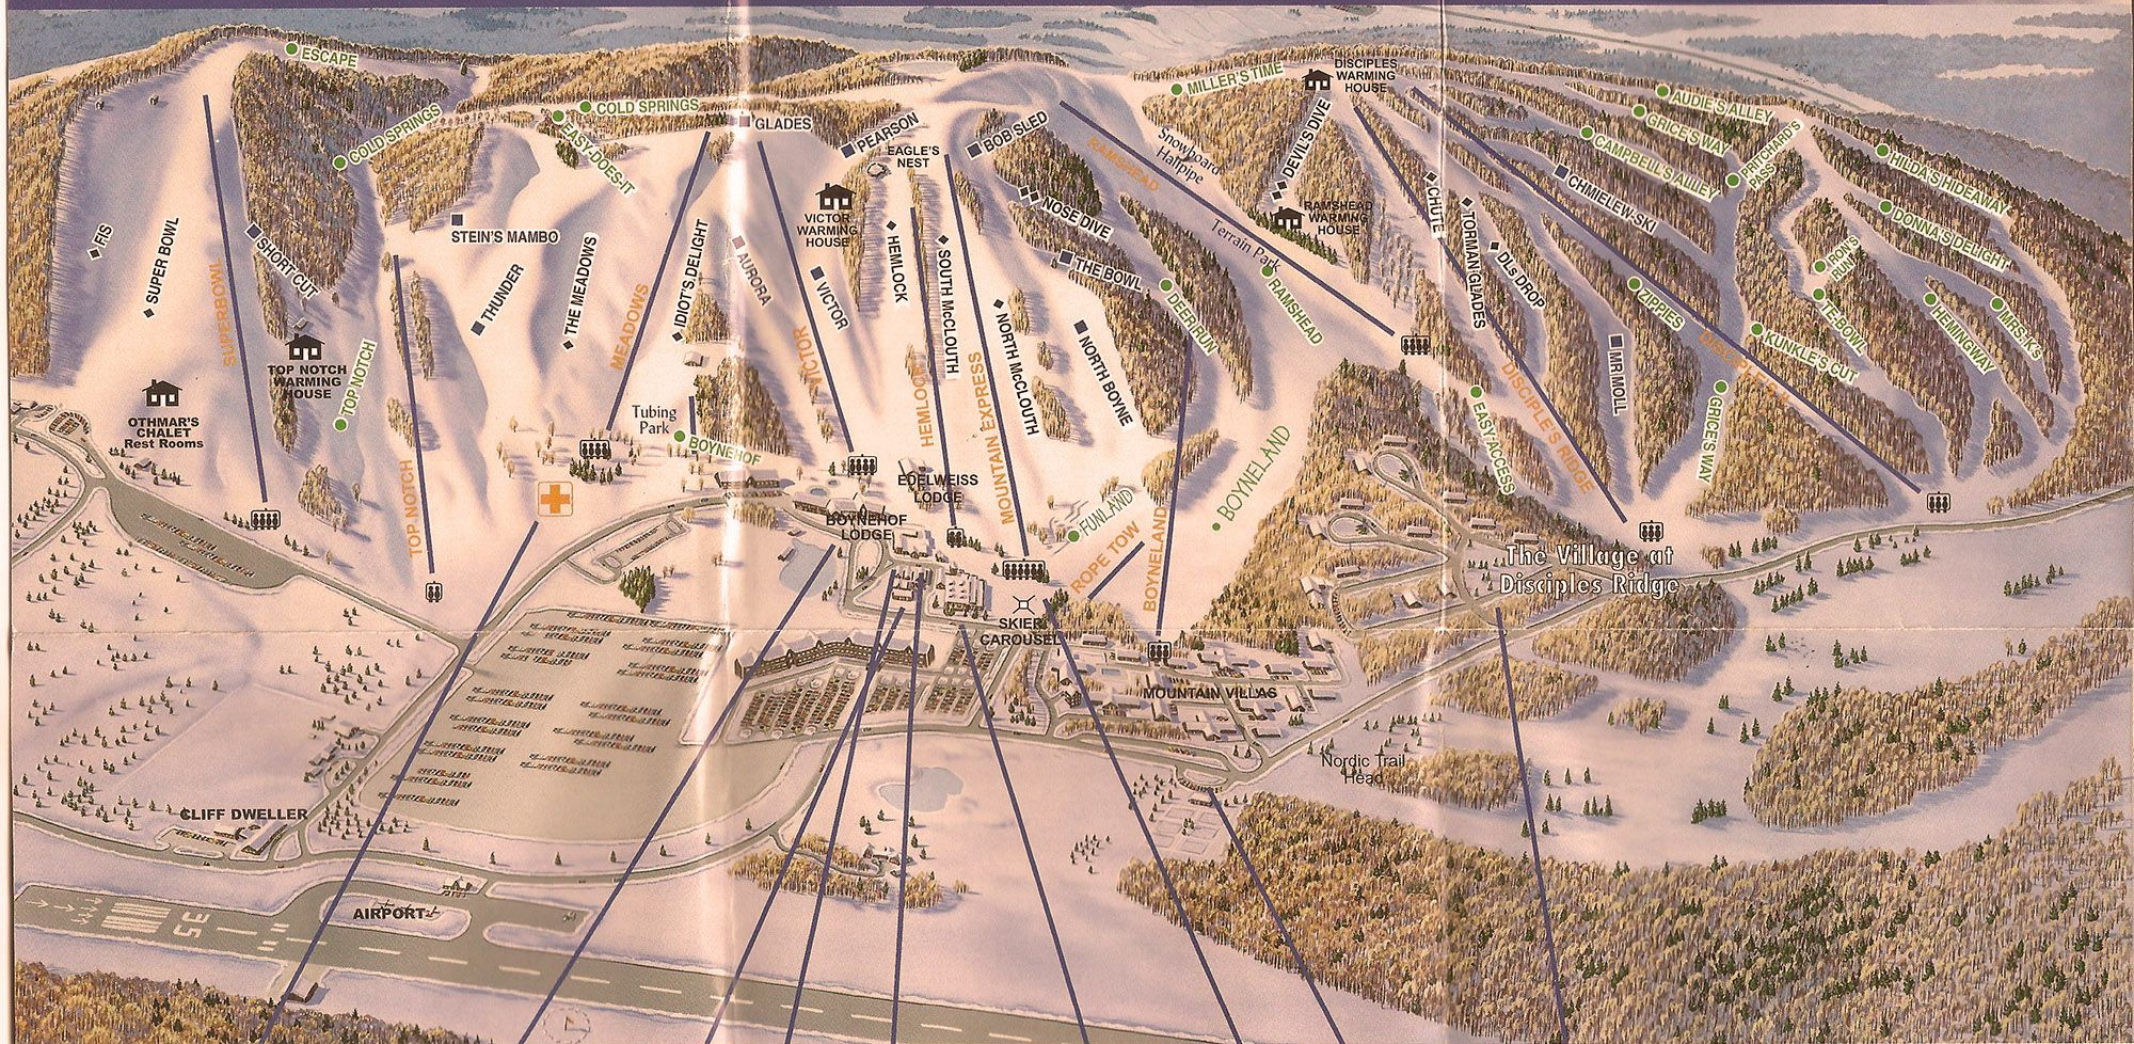

# BOYNE MOUNTAIN

Rated #1 in the Midwest by Ski Magazine

**TRAIL ABILITY LEVELS**

- Easiest
- More Difficult
- ◆ Most Difficult
- ◆ Expert
- ⊕ Ski Patrol

Ski Patrol

Main Lodge  
Registration  
Dining Room  
Snowflake Lounge  
Trophy Room

**Boyne Mountain Lift Operation Hours**  
 Sunday - Monday - Tuesday, 9:00 a.m. - 4:30 p.m.  
 Wednesday - Thursday - Friday - Saturday, 9:00 a.m. - 9:00 p.m.  
 Days and times vary before 12/25/01 and after 3/20/02.

Nordican Center

Snowsports School  
Meeting Place  
Adult, Kids & Teens

The Village at Disciples Ridge  
Ski-in, ski-out  
Condominiums

LIFT STATISTICS	# OF SKIERS	ABILITY
Superbowl	●●●●●	●■◆
Top Notch	●●●●●	●●◆
Meadows	●●●●●	●■◆
Victor	●●●●●	●■◆
Hemlock	●●●●●	●■◆
Mountain Express (high-speed)	●●●●●	●■◆
Ramshead	●●●●●	●●◆
Boyneland	●●●●●	●●◆
Disciples	●●●●●	●■◆
Disciples II	●●●●●	●■◆