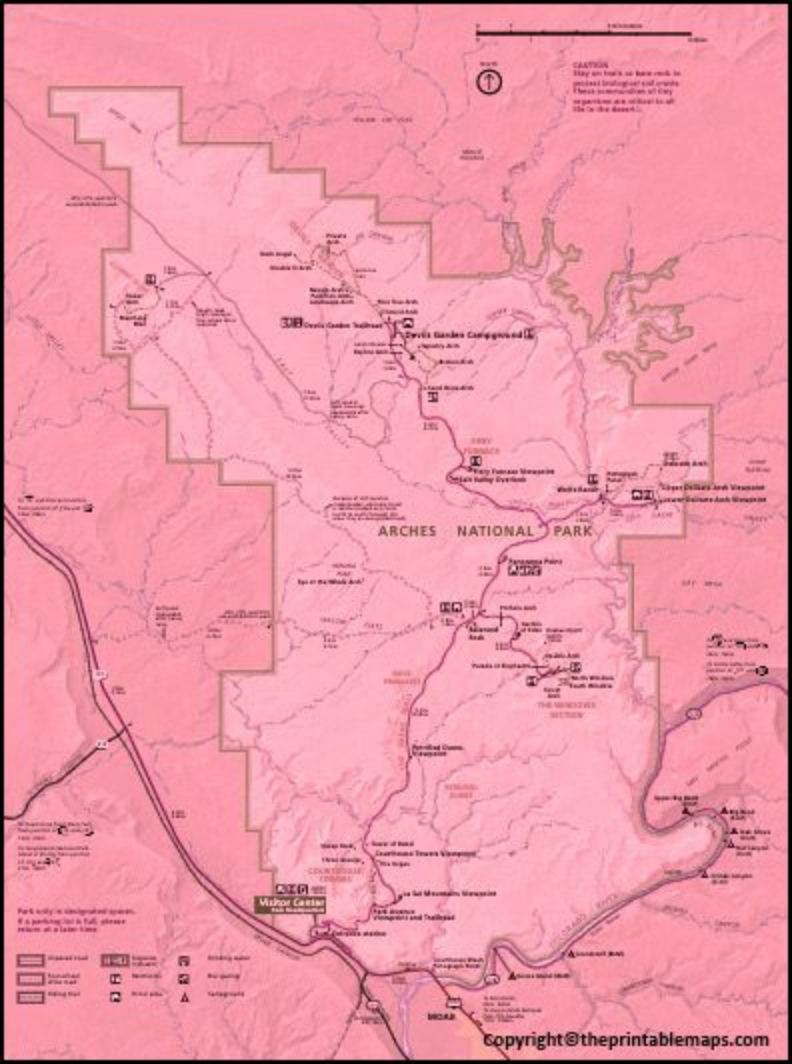

ARCHES NATIONAL PARK