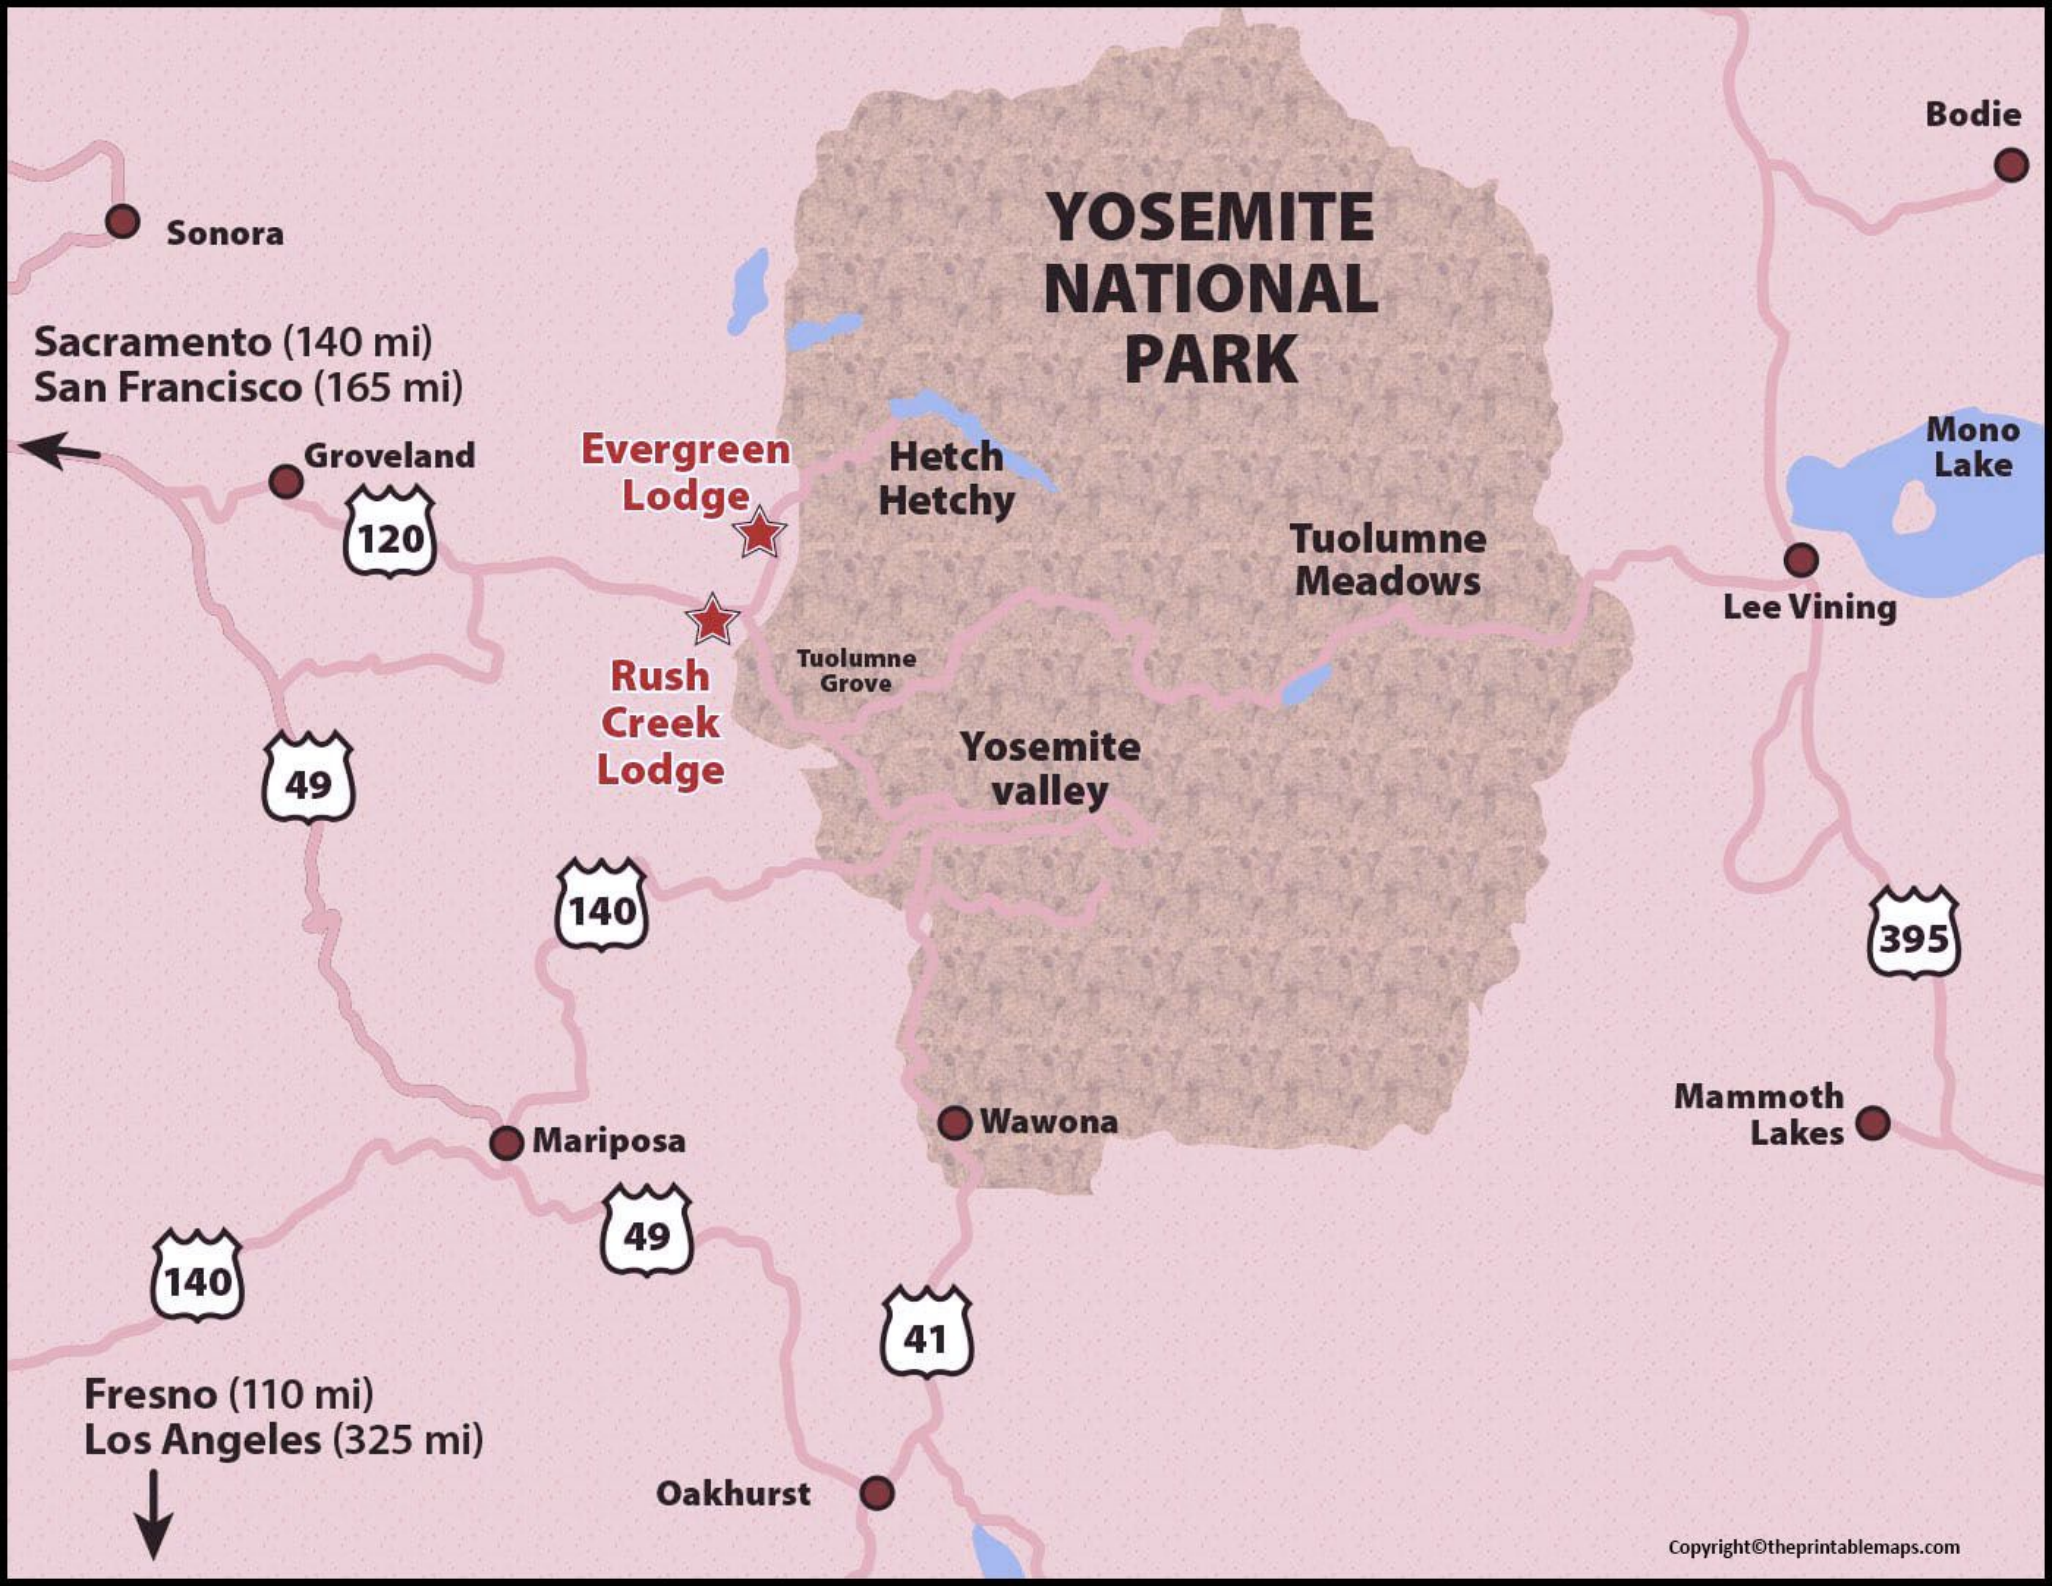

YOSEMITE NATIONAL PARK

Sacramento (140 mi)
San Francisco (165 mi)

Groveland
120

49

Evergreen Lodge

Hetch Hetchy

Tuolumne Meadows

Rush Creek Lodge

Tuolumne Grove

Yosemite valley

140

Mariposa

Wawona

Lee Vining

395

Mammoth Lakes

140

Fresno (110 mi)
Los Angeles (325 mi)

49

41

Oakhurst

Bodie

Mono Lake