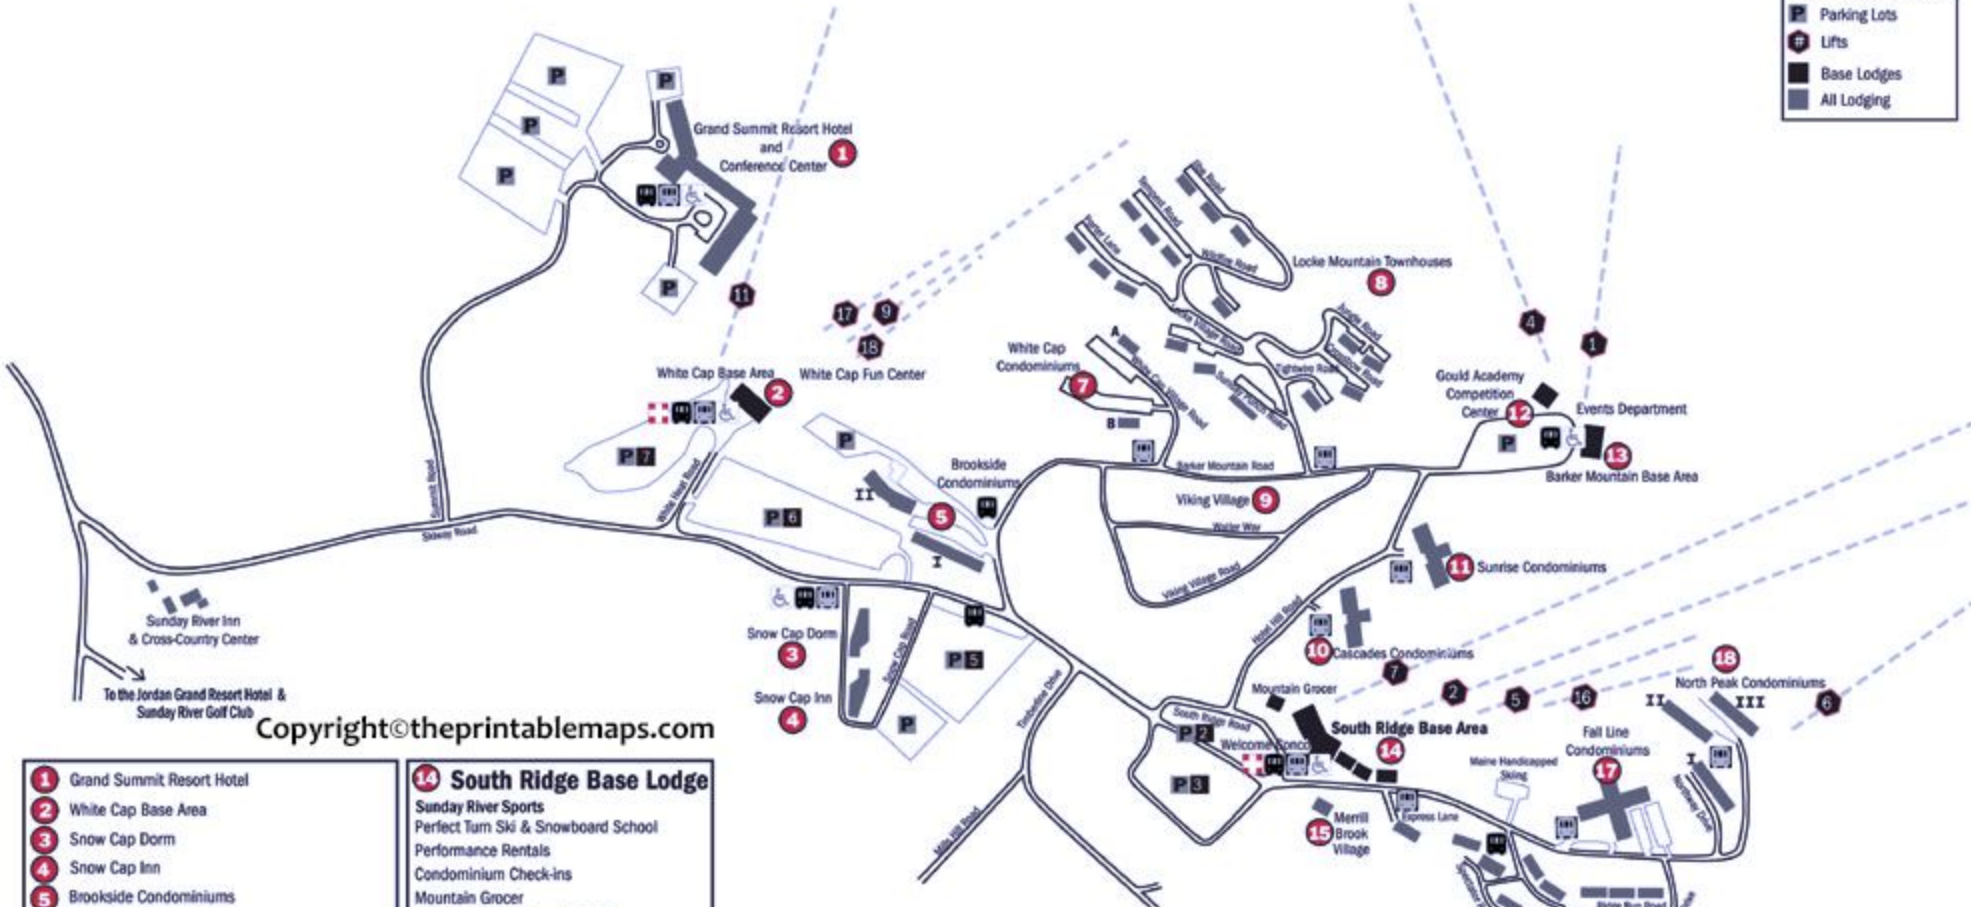

MAP KEY

-  Ski Patrol
-  Day Trolley Stop
-  Night Trolley Stop
-  Handicap Accessible
-  Parking Lots
-  Lifts
-  Base Lodges
-  All Lodging

- 1** Grand Summit Resort Hotel
- 2** White Cap Base Area
- 3** Snow Cap Dorm
- 4** Snow Cap Inn
- 5** Brookside Condominiums
- 6** Jordan Grand Resort Hotel
- 7** White Cap Condominiums
- 8** Locke Mountain Town Houses
- 9** Viking Village
- 10** Cascades Condominiums
- 11** Sunrise Condominiums
- 12** Gould Academy Competition Center
- 13** Barker Mountain Base Area
- 14** South Ridge Base Area
- 15** Merrill Brook Village
- 16** South Ridge Town Houses
- 17** Fall Line Condominiums
- 18** North Peak Condominiums

14 South Ridge Base Lodge

- Sunday River Sports
- Perfect Turn Ski & Snowboard School
- Performance Rentals
- Condominium Check-ins
- Mountain Grocer
- Western Maine Mountain Clinic
- Children's Programs
- Foggy Goggle
- Sunday River Realty

The Jordan Grand Resort Hotel 6

Copyright©theprintablemaps.com