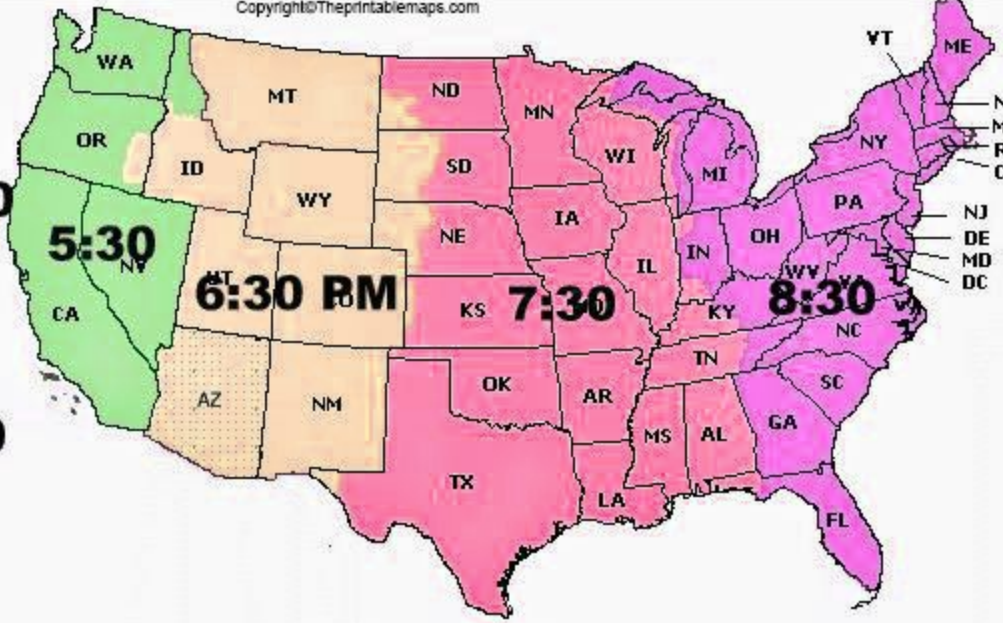

Alaskan Time Zone  
**4:30**

Hawaiian Time Zone  
**3:30**

Mountain Time Zone  
No DST  
Observed  
in Arizona

Pacific Time Zone

Mountain Time Zone

Central Time Zone

Eastern Time Zone